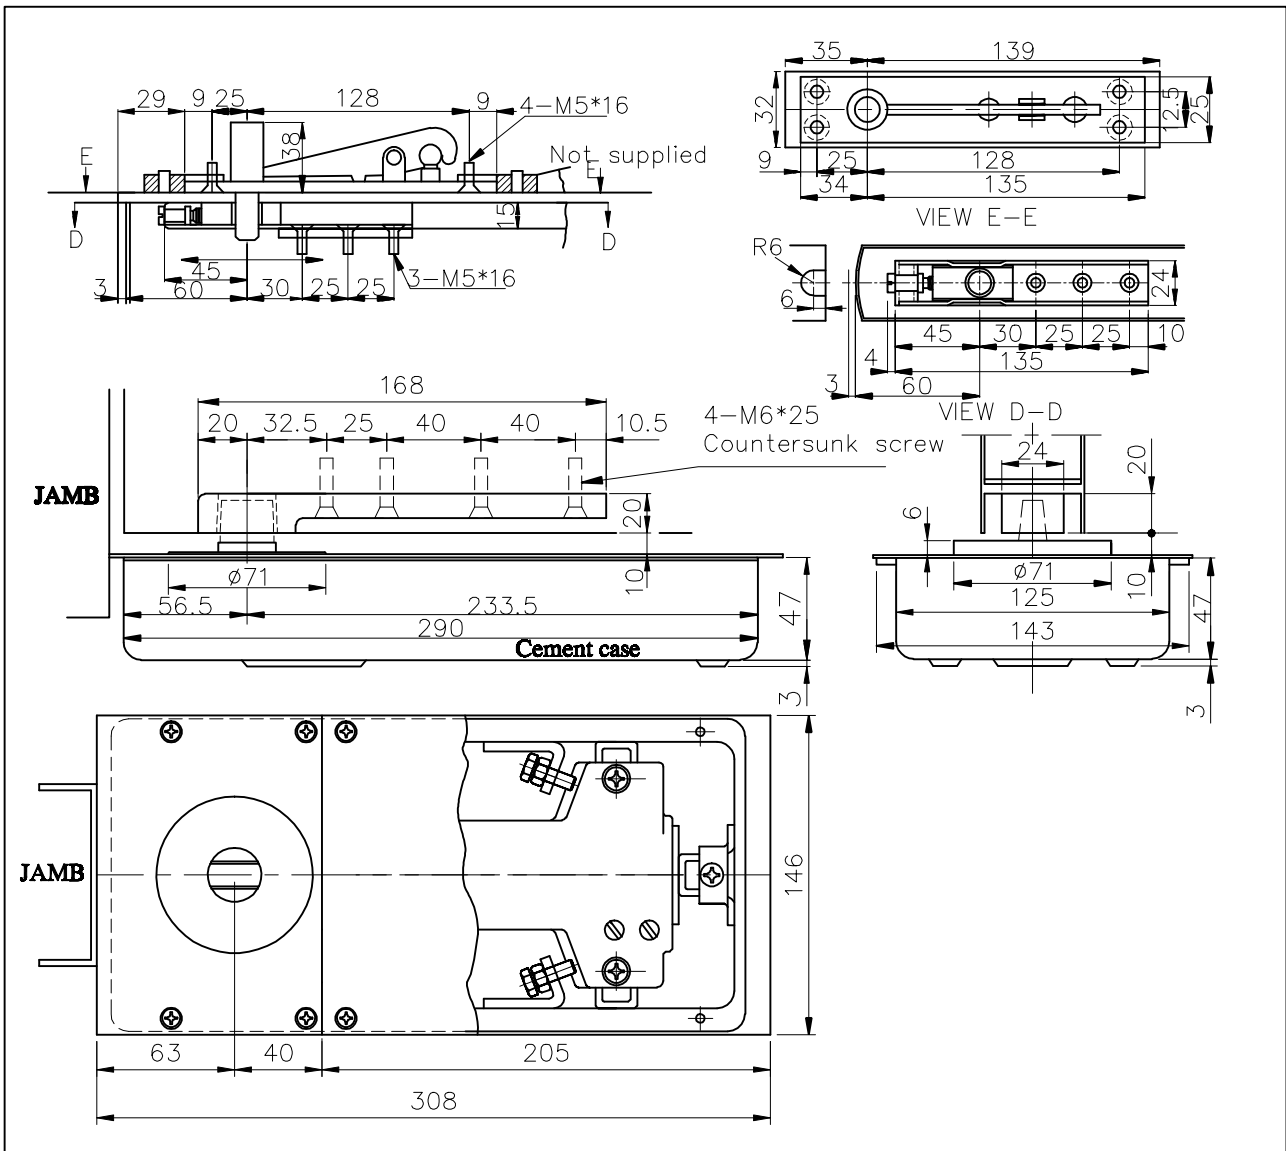

FLOOR HINGES FOR CENTER-HUNG, INWARD AND OUTWARD OPENING DOORS

H-211 HS-211
H-212 HS-212
H-213 HS-213

Applicable Door Dimension (Maximum Width Height) mm	Maximum Door Weight Kg	Article Number		Floor Hing Dimensions (Length*With*Depth) mm	Remark
		Without Hold-open	With Hold-open		
900*2100	75	H-211	H-211	297*143*47	
950*2100	90	H-212	H-212		
1050*2400	105	H-213	H-213		